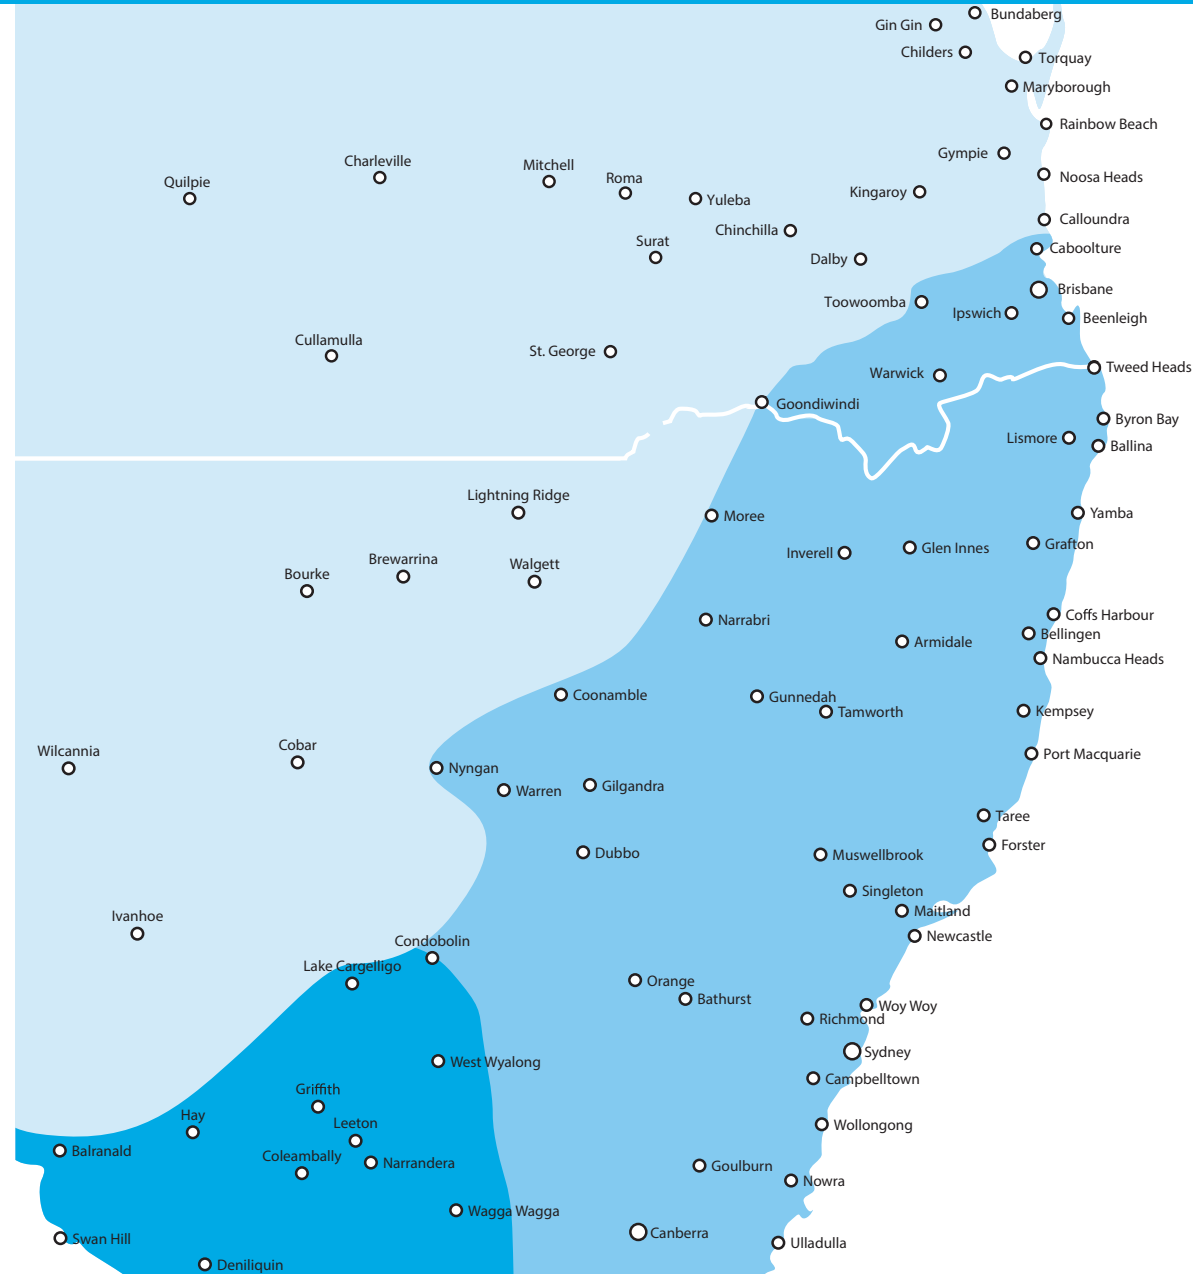

# Delivery Area QLD & NSW

- Zone 1** Swan Hill Manufacturing Plant.
- Zone 2** Rutherford Manufacturing Plant.
- Zone 3** POA.

\*Conditions apply. Maps are for illustration purposes only. For exact delivery areas please call 1300 664 148