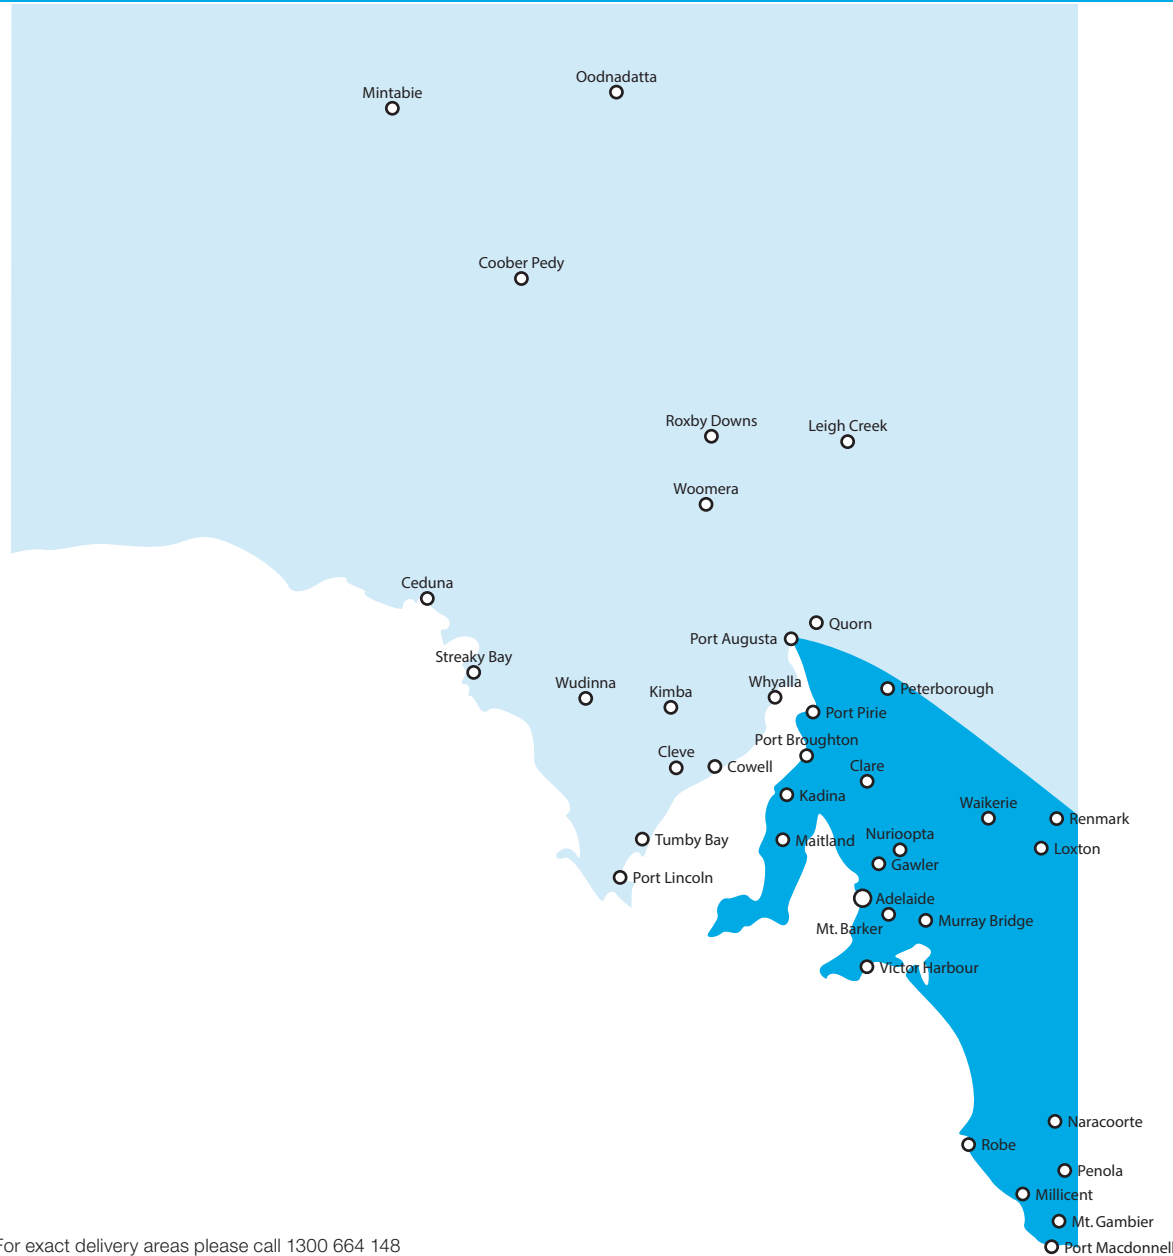

Delivery Area **South Australia**

*Conditions apply. Maps are for illustration purposes only. For exact delivery areas please call 1300 664 148